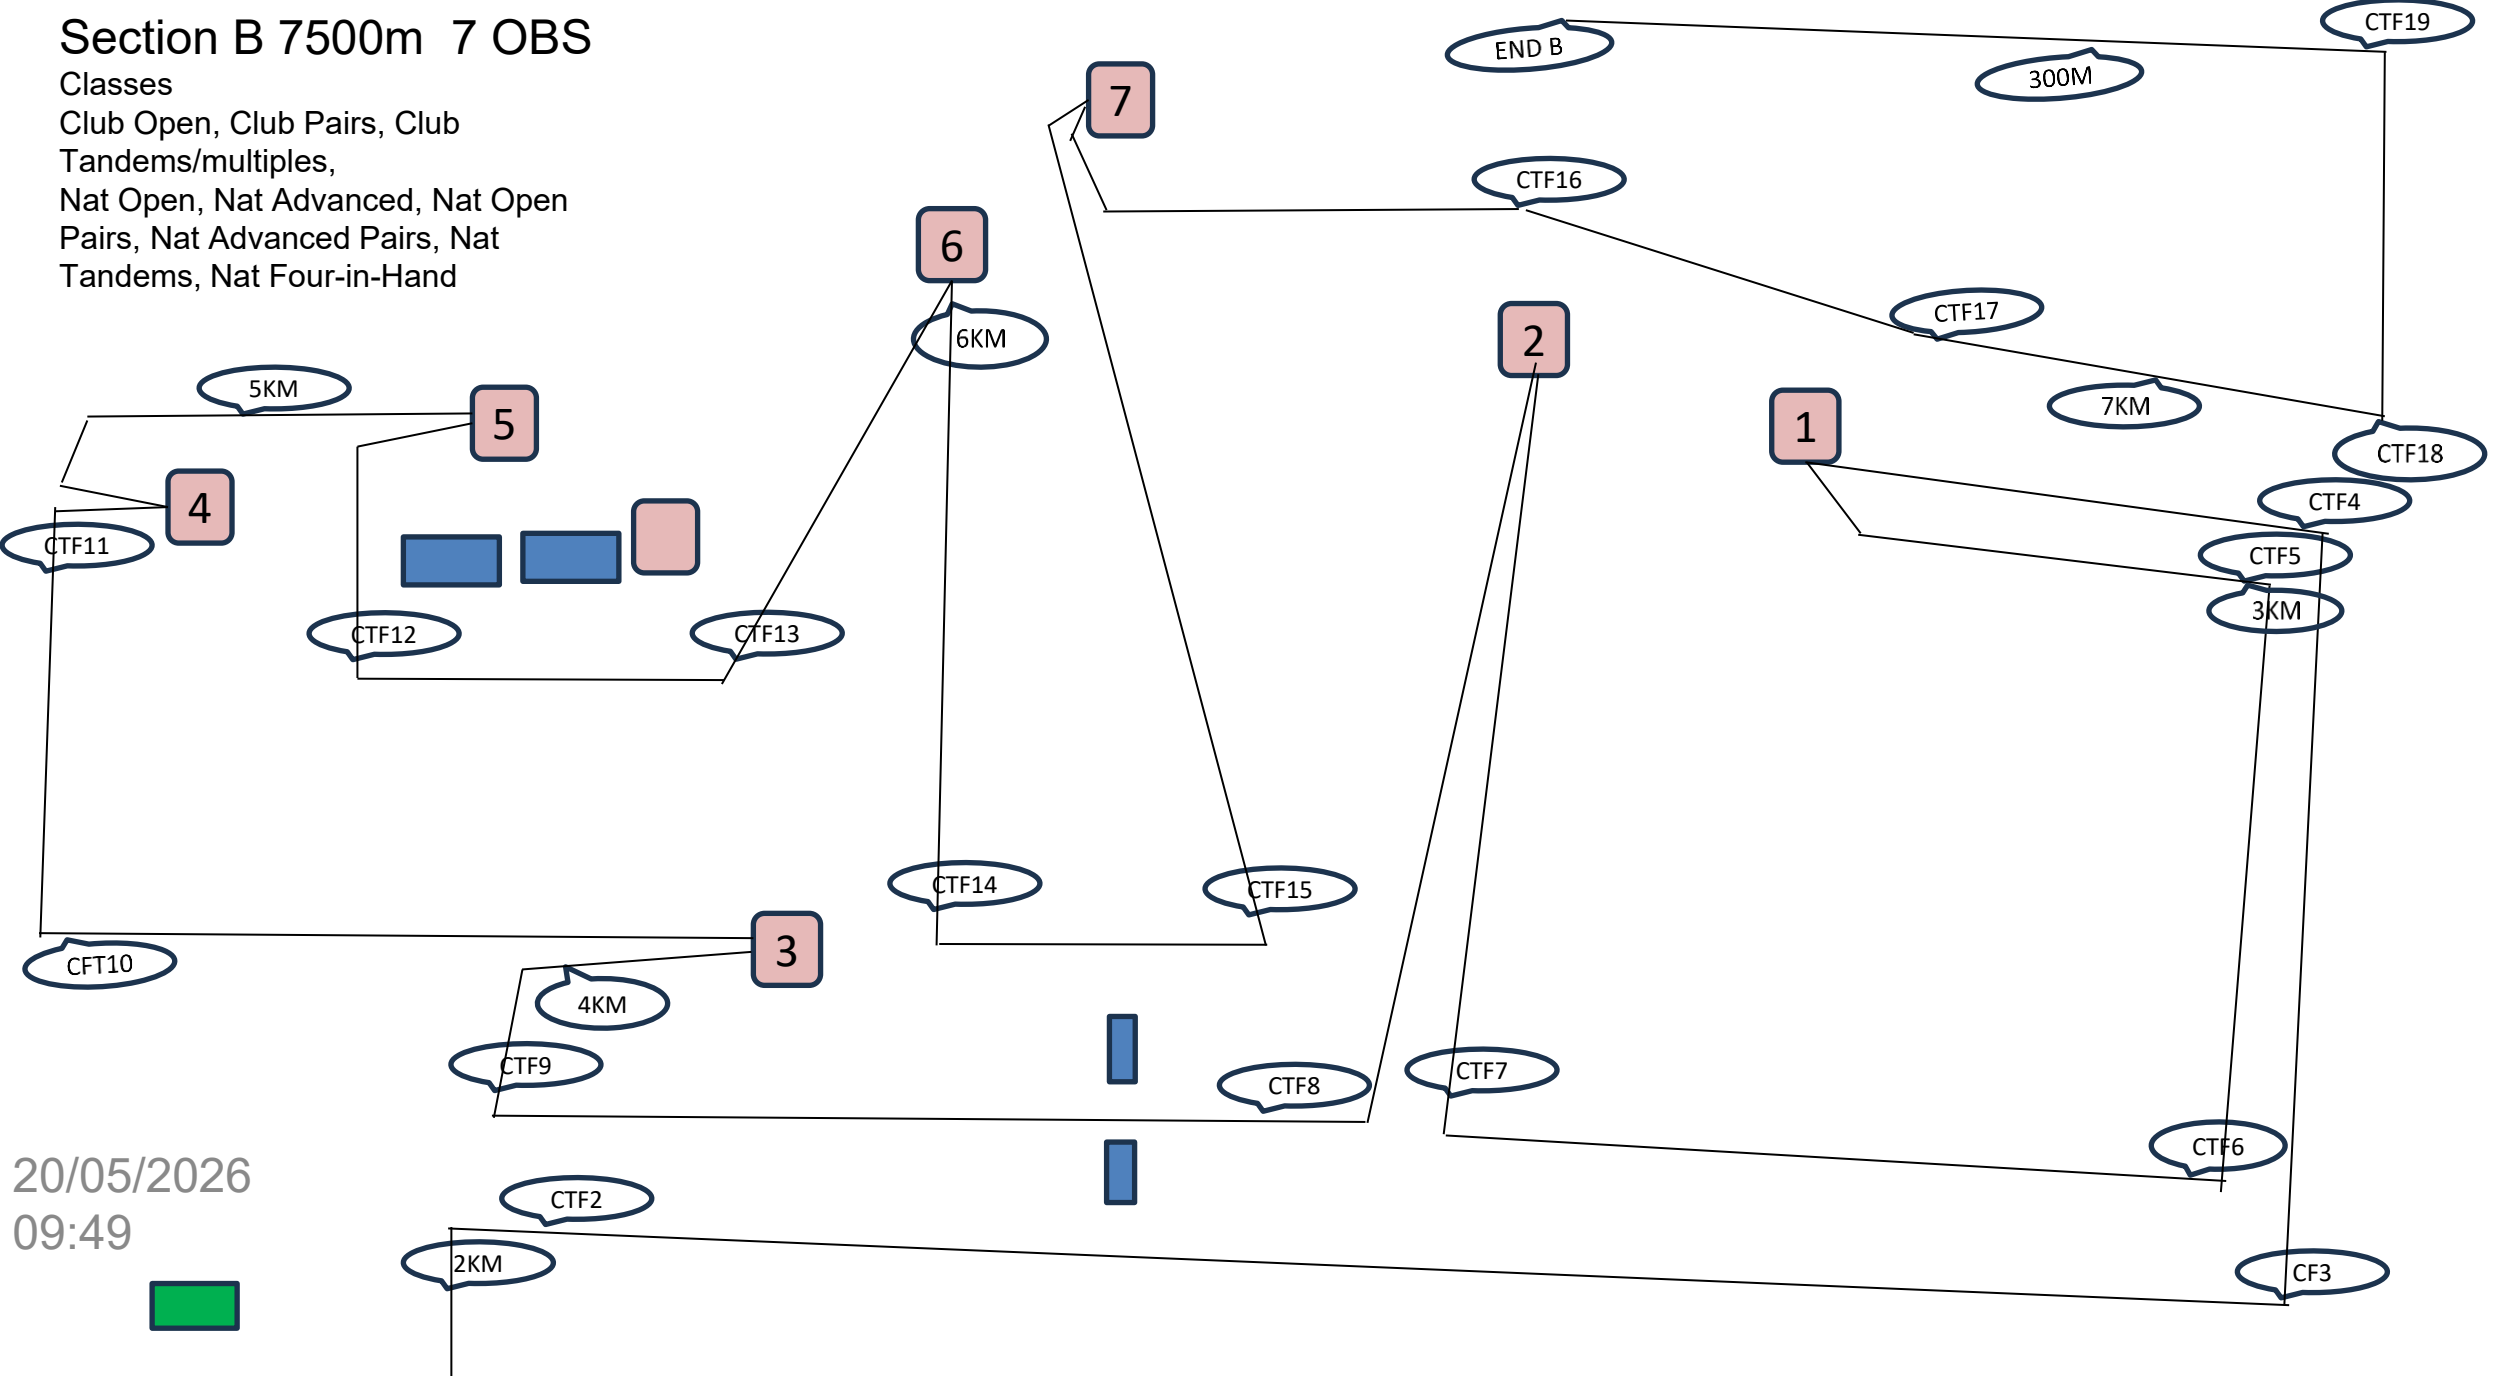

Section B 7500m 7 OBS

Classes

Club Open, Club Pairs, Club Tandems/multiples, Nat Open, Nat Advanced, Nat Open Pairs, Nat Advanced Pairs, Nat Tandems, Nat Four-in-Hand

20/05/2026
09:49